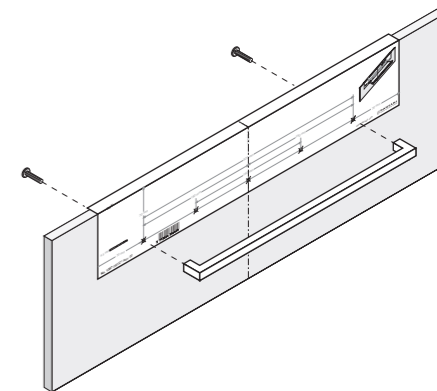

FOLD

4,5 mm 

70 mm

320 mm

160 mm

160 mm

160 mm

70 mm

70 mm

CENTER

FOLD

No. 1387 210326 Rev. 01

www.dansani.com

DANSANI
DANISH BATHROOM DESIGN